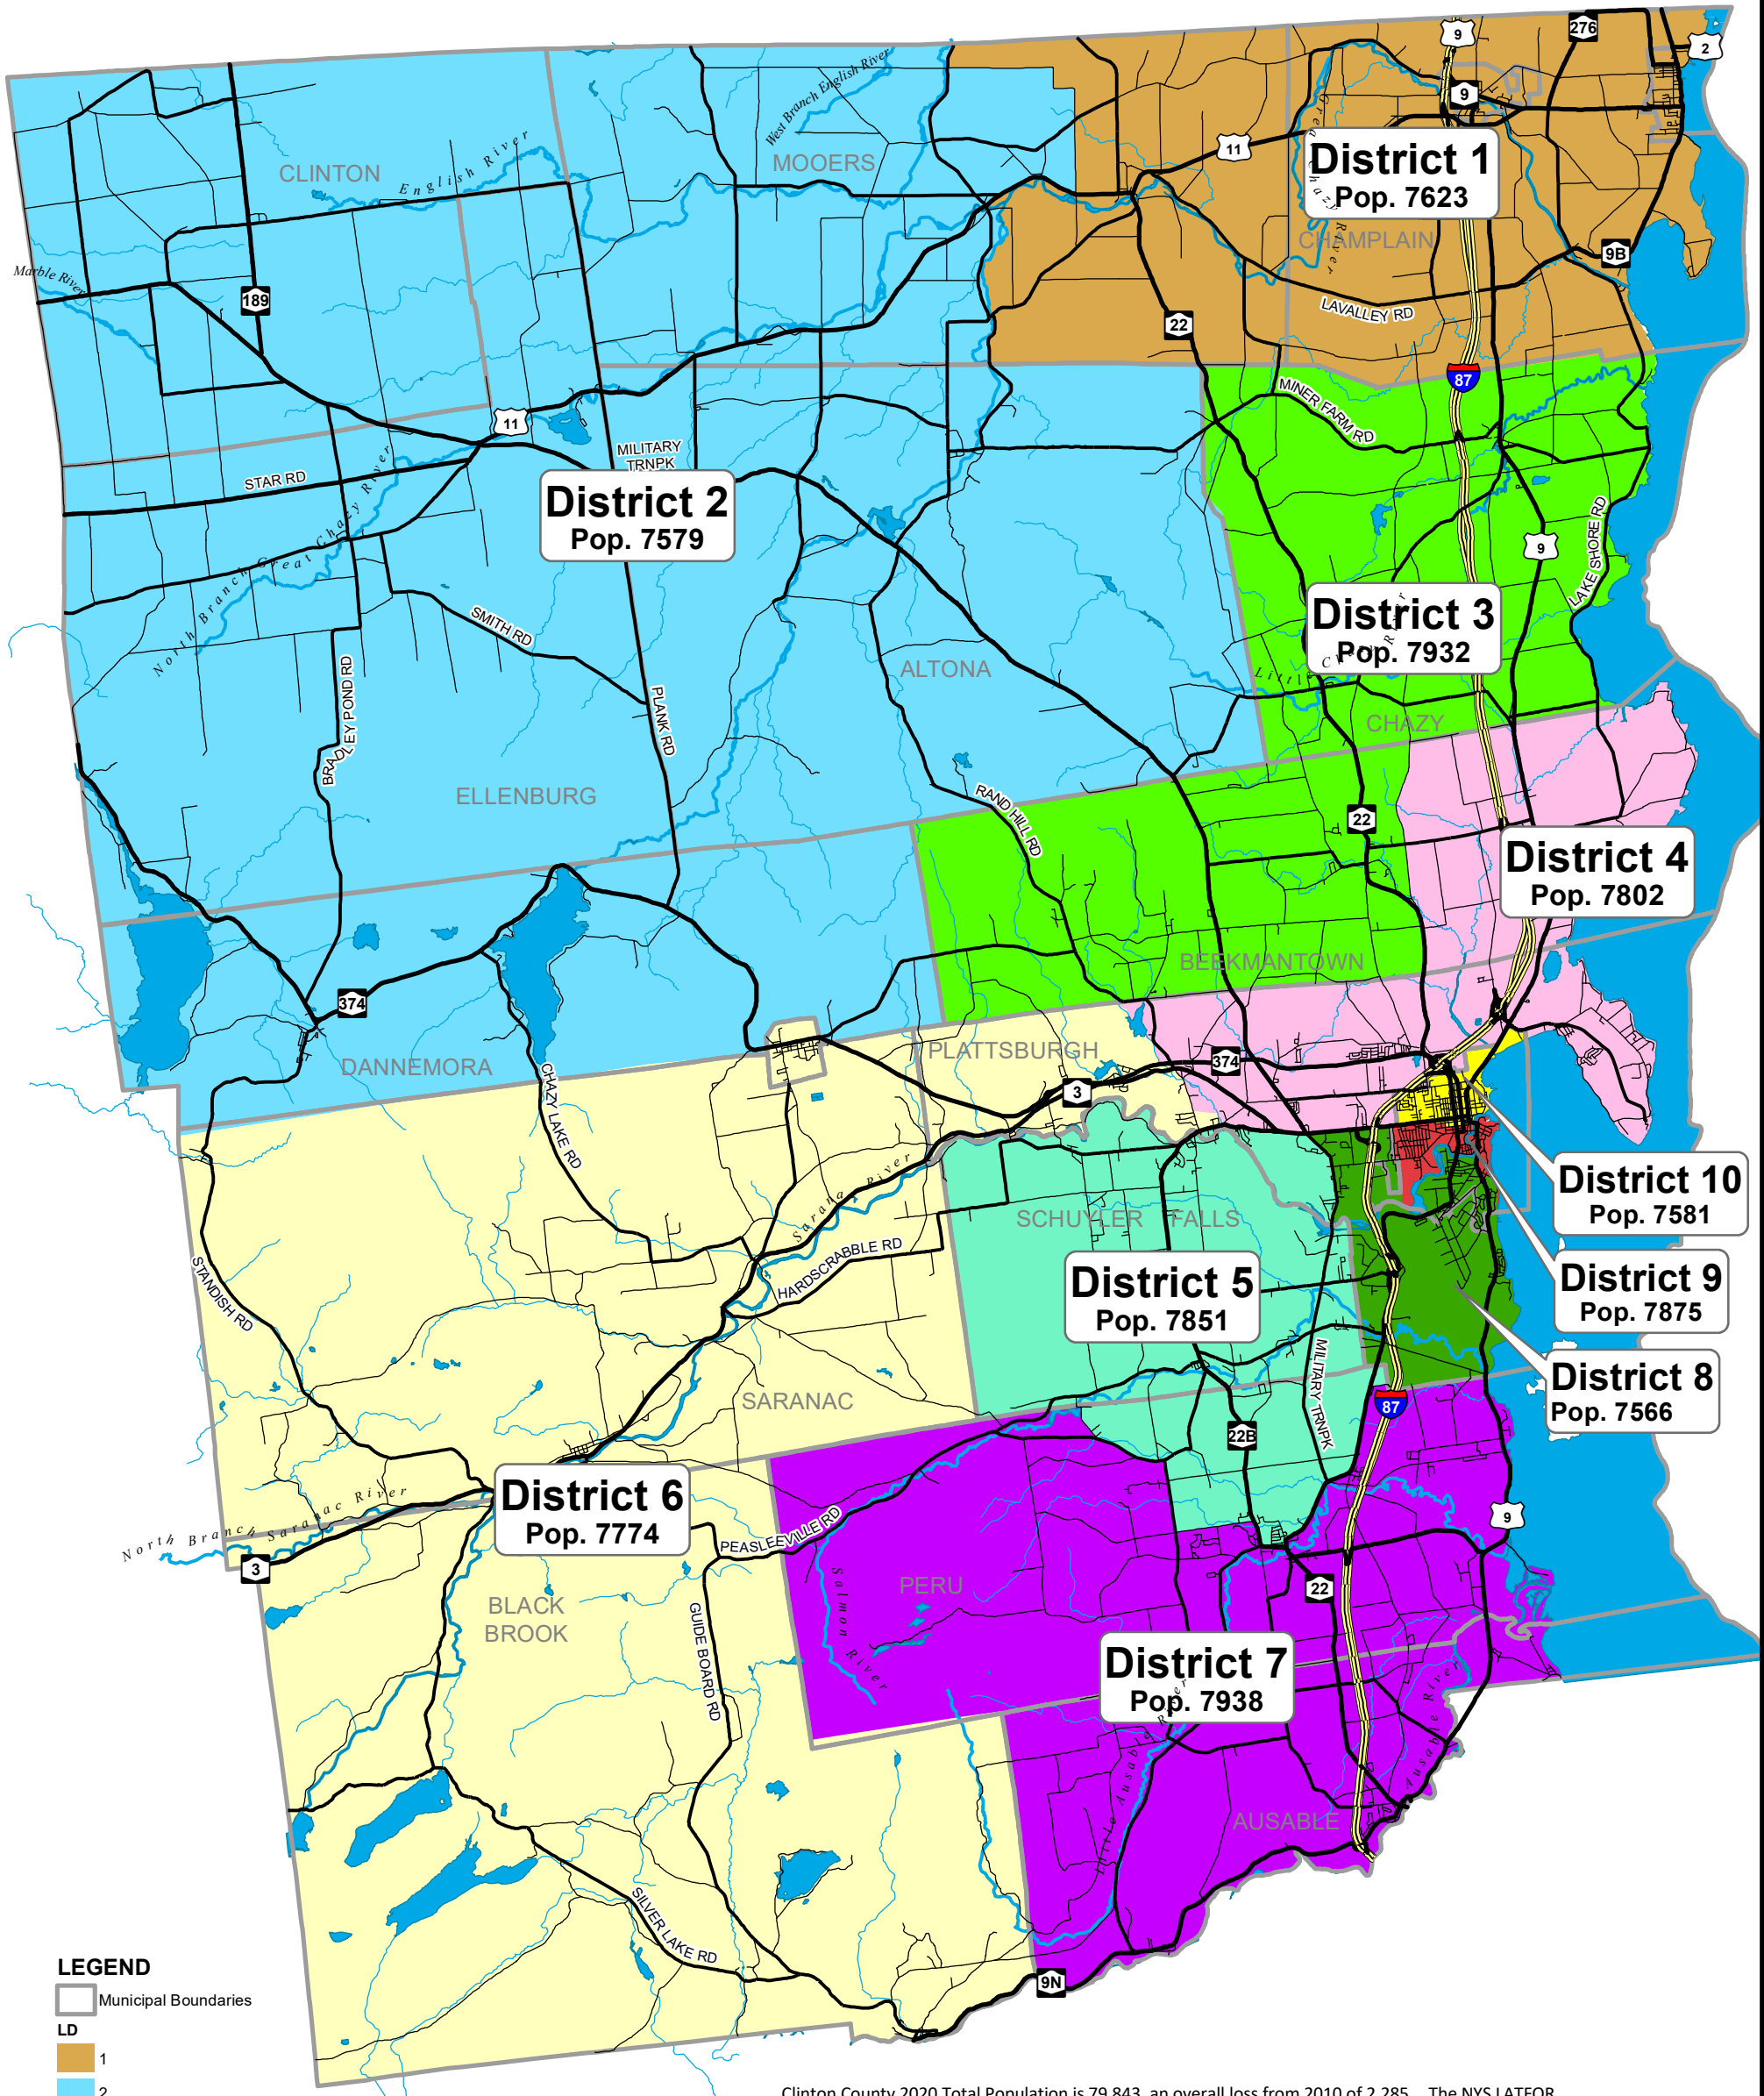

CLINTON COUNTY LEGISLATIVE DISTRICT MAP 2023

LEGEND

▭ Municipal Boundaries

LD

- 1
- 2
- 3
- 4
- 5
- 6
- 7
- 8
- 9
- 10

0 1 2
Miles

Clinton County 2020 Total Population is 79,843, an overall loss from 2010 of 2,285. The NYS LATFOR dataset removes the inmates of correctional facilities in Clinton Correctional and Alton a Correctional from their respective census blocks, and redistributes those with NYS sentences only in their original home location prior to incarceration. Federal inmates are subtracted from the population count entirely. The 2020 Census population for incarcerated population in these two facilities in Clinton County was 2,567; however the LATFOR count for these facilities was higher by 14 in total (5 Clinton, 9 Altona). In total, the LATFOR data also added 245 incarcerated people to the general population of Clinton County, distributed fairly equally across the County.

Clinton Correctional's Census 2020 population was 2,206 and for Altona Correctional was 361 in 2020, a decrease of inmates in the county of 773 from 2010. The LATFOR data population for Clinton Correctional was 2211, and for Altona was 370. The Clinton County Jail population was not removed from the count in either year.